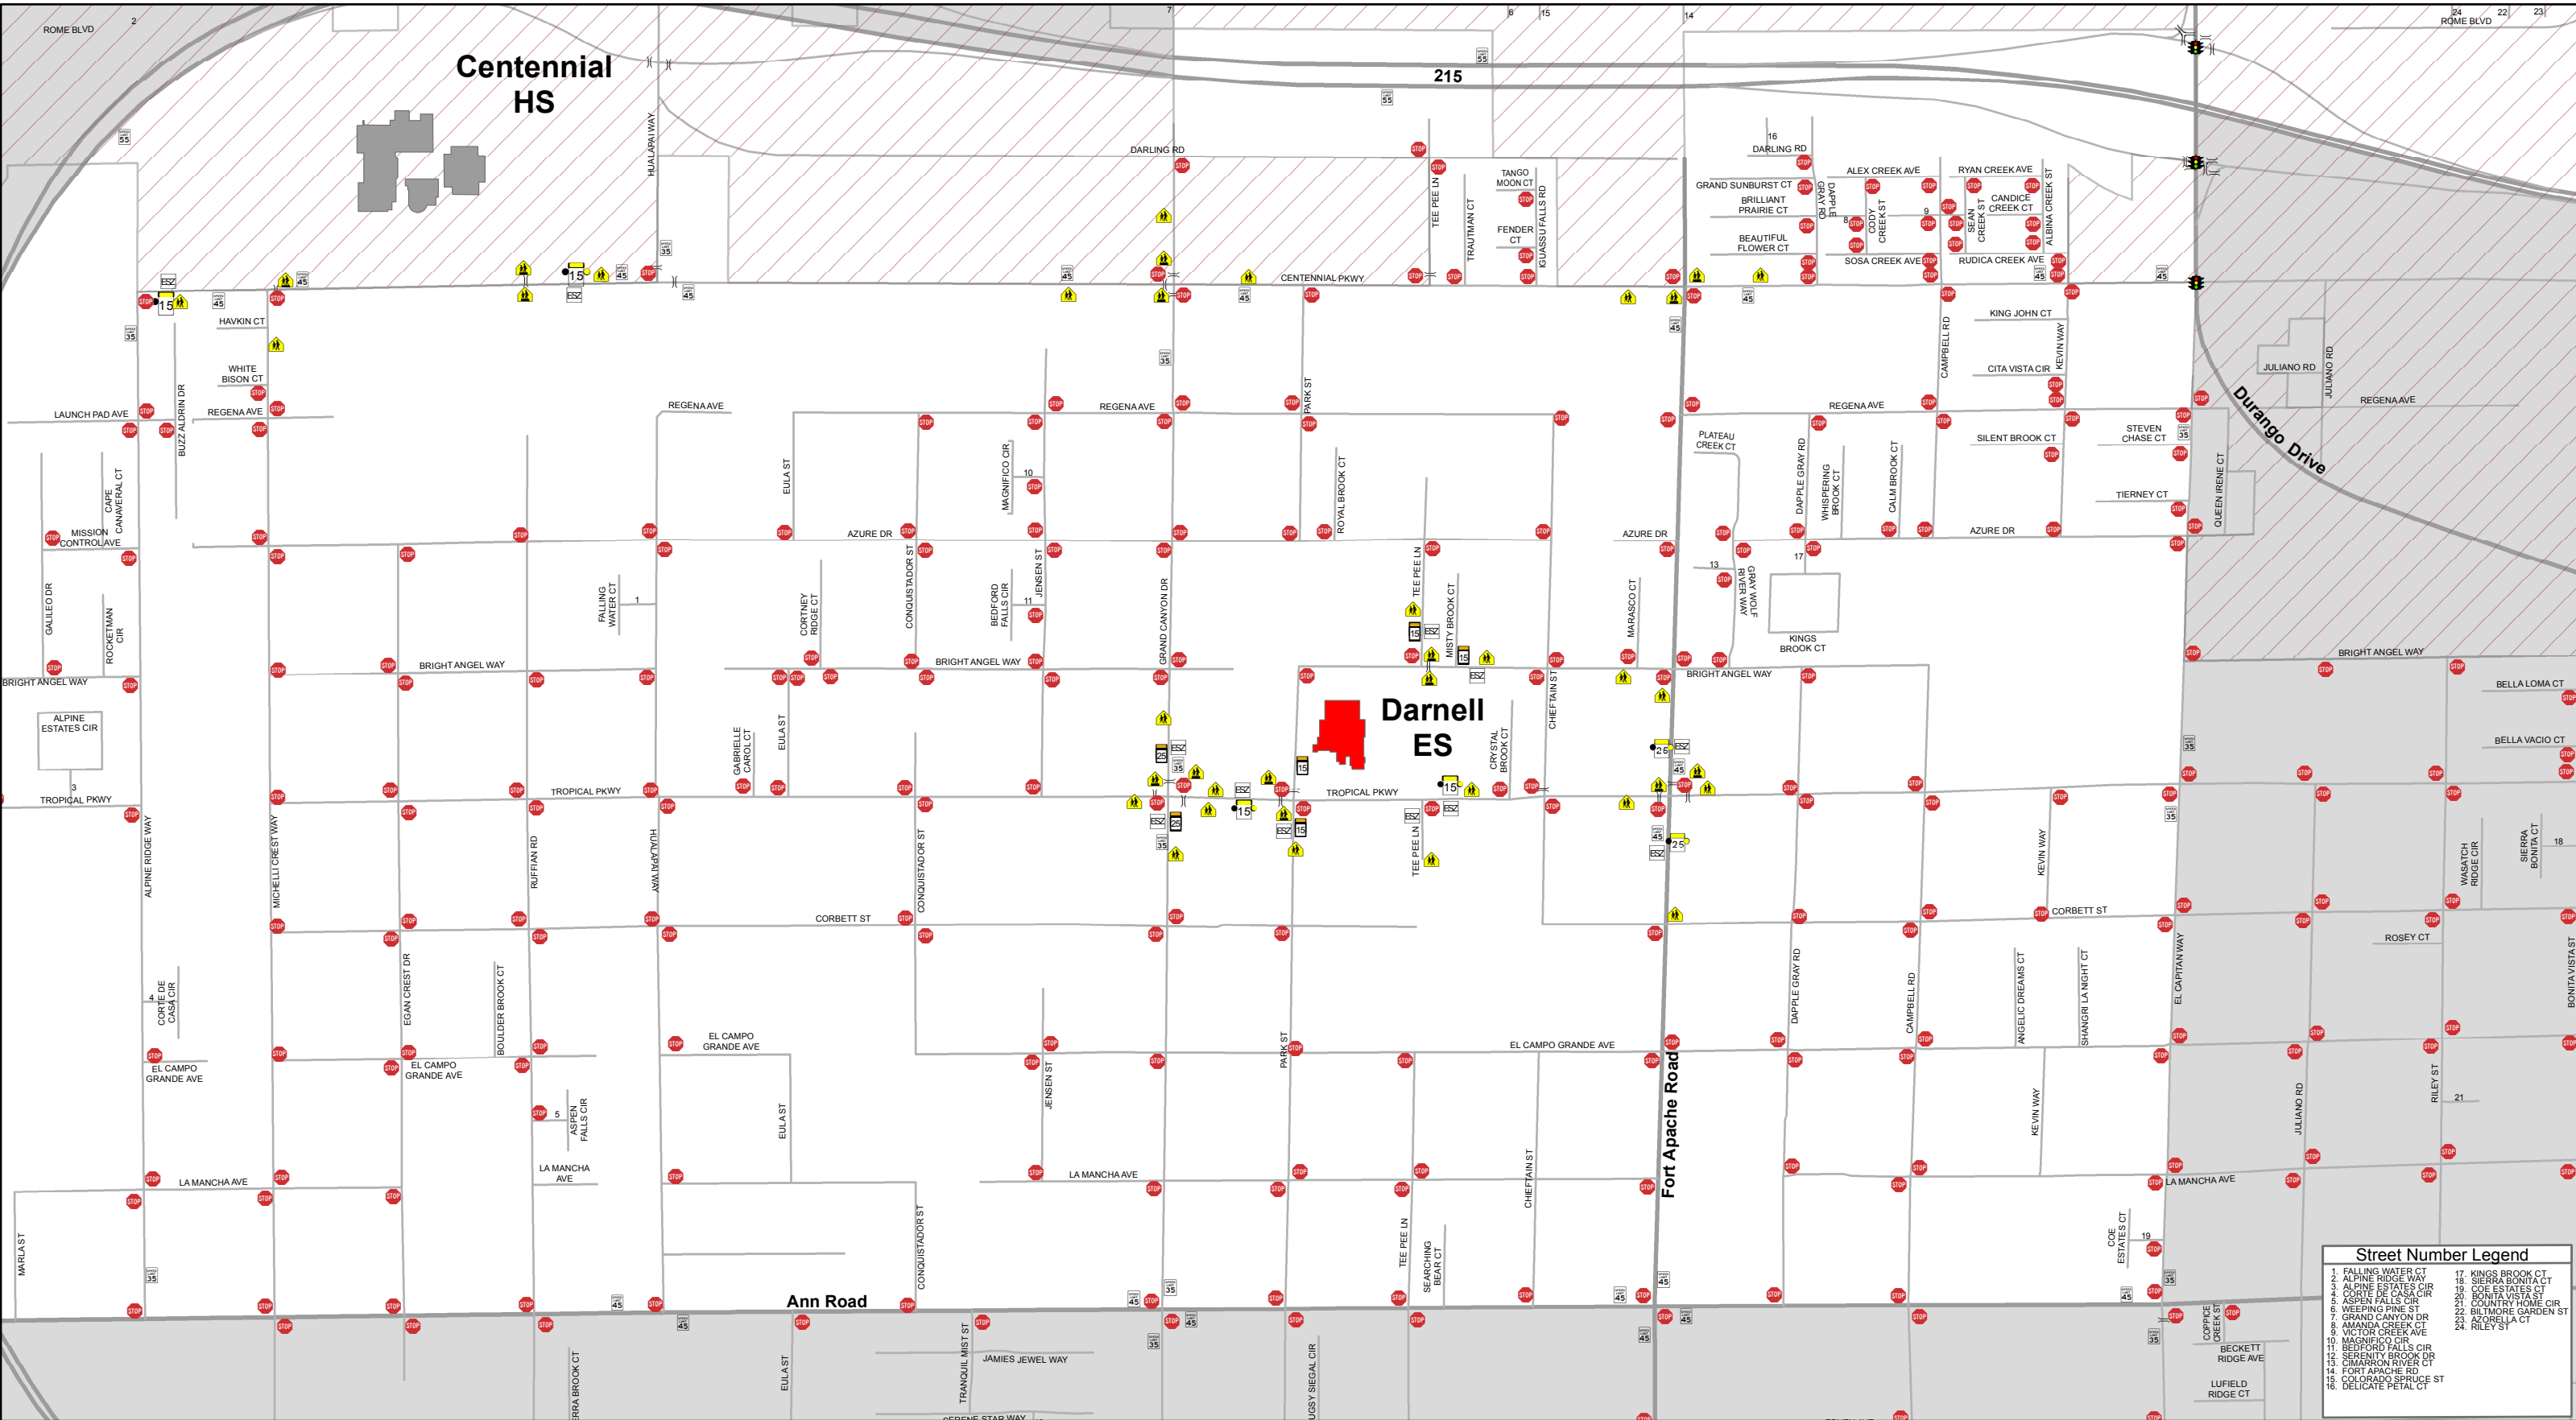

DISCLAIMER:
 This map is provided to assist parents/guardians and students in the selection of a walking/bicycling route to and from school. The location of traffic control devices and roadway conditions will change, so parents/guardians must continually review the route with their child/children. This information is provided for information purposes only. Nothing herein is warranted by Clark County, and no liability is assumed by Clark County or the Clark County School District for the information provided, including but not limited to the accuracy of the data shown herein. Speed limits are 25 mph unless otherwise noted. For more information see http://www.clarkcountynv.gov/depts/public_works/Pages/default.aspx

Marshall Darnell Elementary School

Bell Times
 9:10 AM - 3:21 PM

Legend

-  Clark County
-  Boulder City
-  City of Henderson
-  City of Las Vegas
-  City of Mesquite
-  City of North Las Vegas

 2014-2015

Street Number Legend

1 FALLING WATER CT	17 KINGS BROOK CT
2 ALPINE RIDGE WAY	18 SIERRA BONITA CT
3 TROPICAL PKWY	19 COE ESTATES CT
4 CORTE DE CASA CIR	20 COUNTRY HOME CIR
5 ASPEN FALLS CIR	21 BILTMORE GARDEN ST
6 GRAND CANYON DR	22 AZORELLA CT
7 AMANDA CREEK CT	23 RILEY ST
8 VICTOR CREEK AVE	
9 MAGNIFICO CIR	
10 BEDFORD FALLS CIR	
11 SERENITY BROOK DR	
12 CIMARRON RIVER CT	
13 FORT APACHE RD	
14 COI ORADO SPRUCE ST	
15 DELICATE PETAL CT	